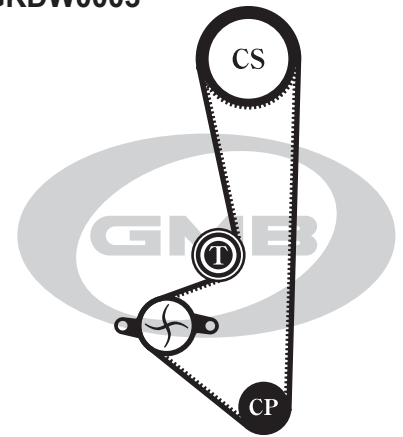

DAEWOO

GKDW0001

GKDW0002

GKDW0003

TIMING BELT KIT LAYOUT

TOYOTA

GKT0001

GKT0002