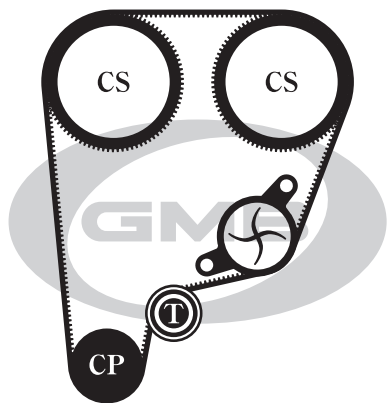

GKHO0015

GKHO0016

GKHO0017

GKHO0018

GKHO0019

TIMING BELT KIT LAYOUT

MAZDA

GKMZ0001