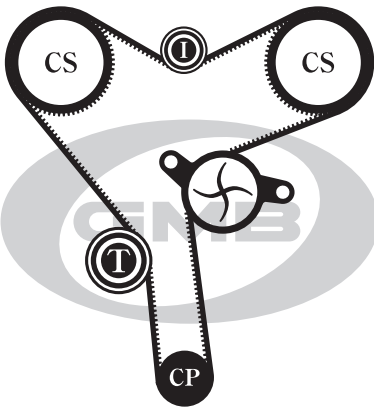

TIMING BELT KIT LAYOUT

TOYOTA

GKT0025

GKT0026

GKT0027

GKT0028

TIMING BELT KIT LAYOUT

DAIHATSU